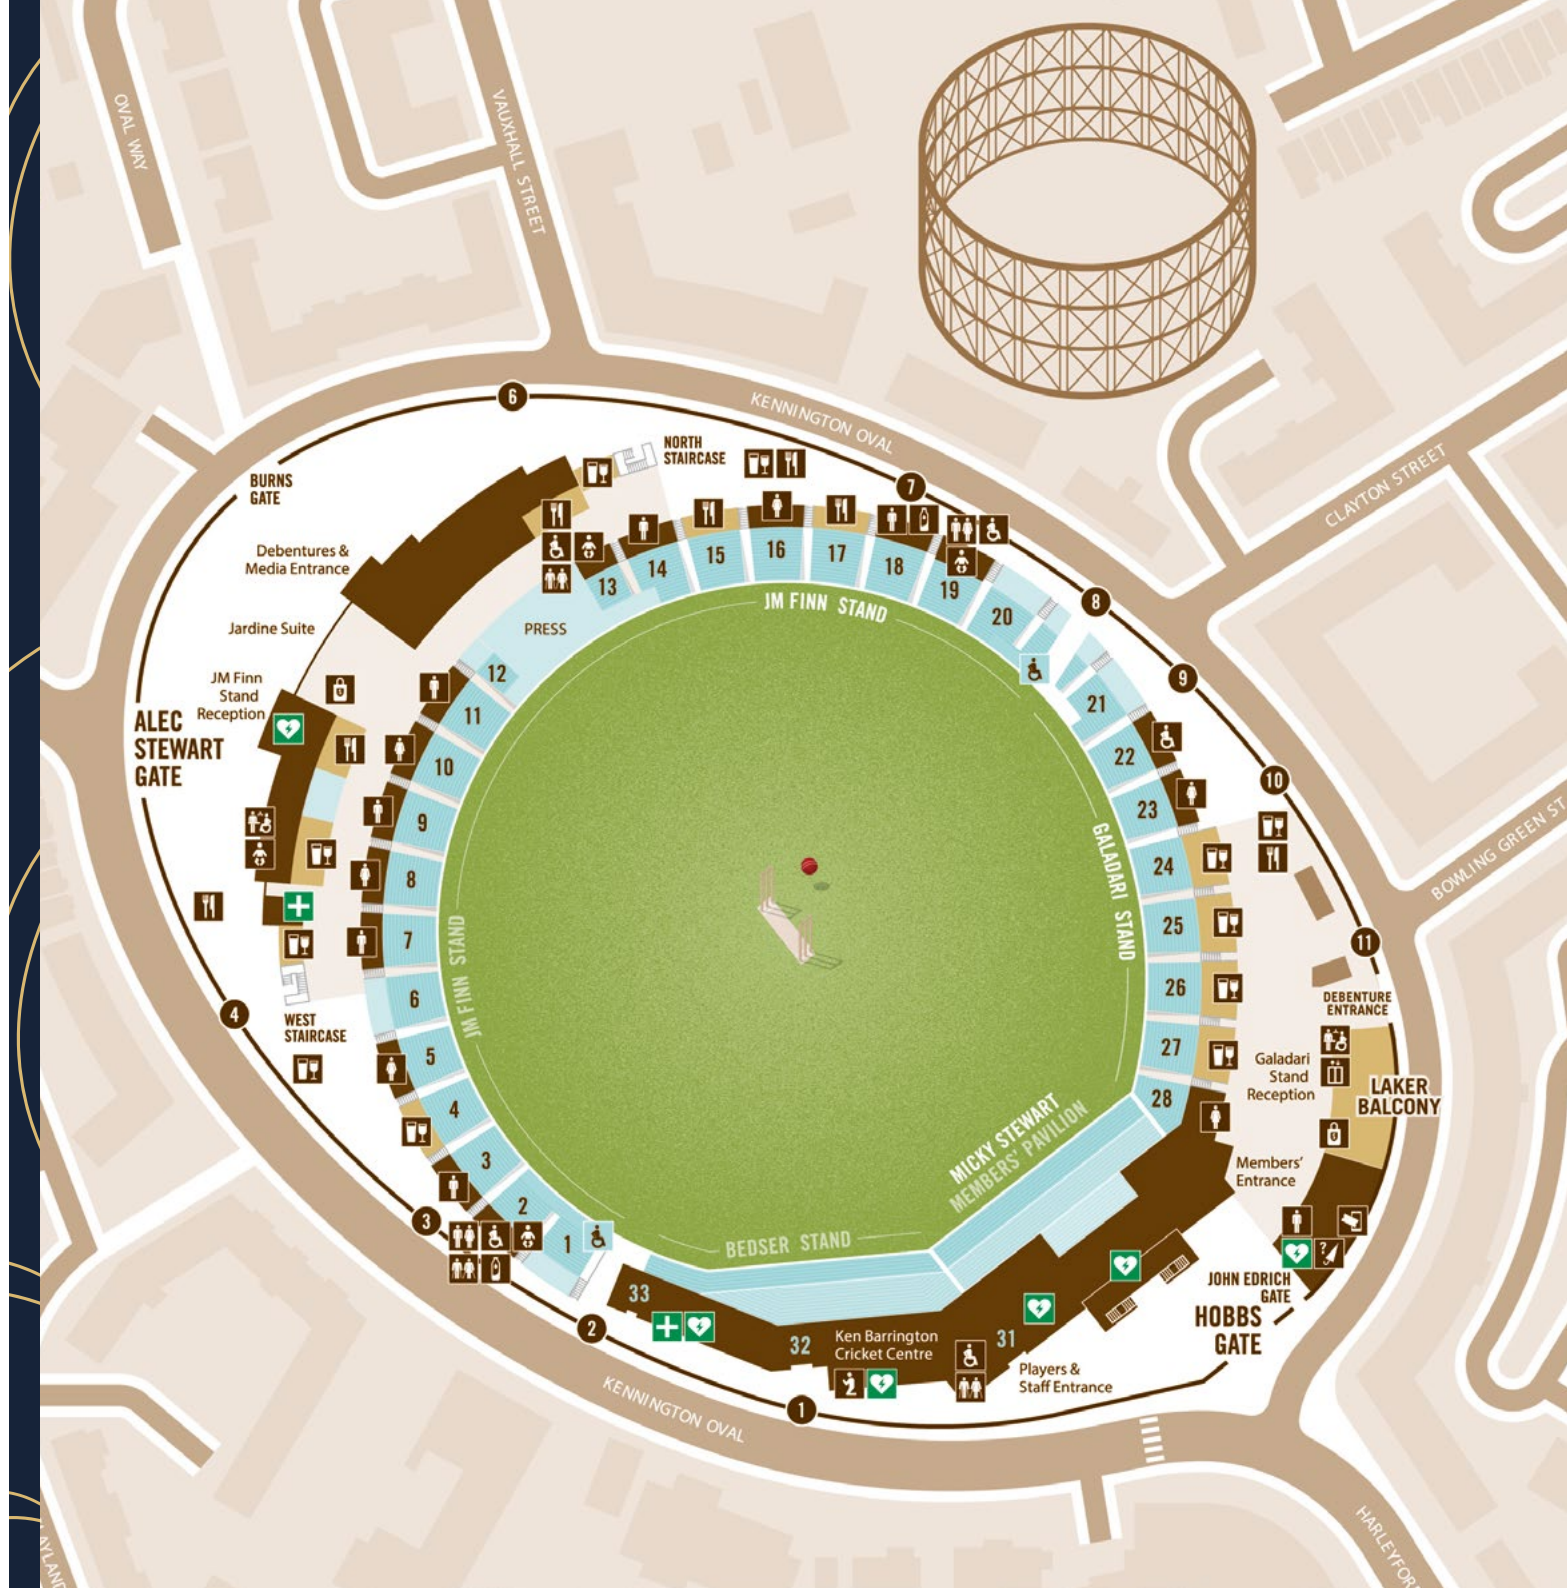

Laker Balcony

Located at the Pavilion end of the ground, the Laker Balcony sits on the third floor of the Galadari Stand. As well as the 175 Suite, the Balcony has direct access into the Micky Stewart Members' Pavilion, a private bar, garden terrace and toilet facilities.

The Kia Oval, including the Laker Balcony, is fully accessible, and has extensive facilities for, disabled supporters.

For more information please do not hesitate to contact the Member and Supporter Services Team at debenture@surreyccricket.com.

2024 Season Pricing inc. VAT	
7 year tenure (2031)	£7,700
22 year tenure (2046)	£17,600