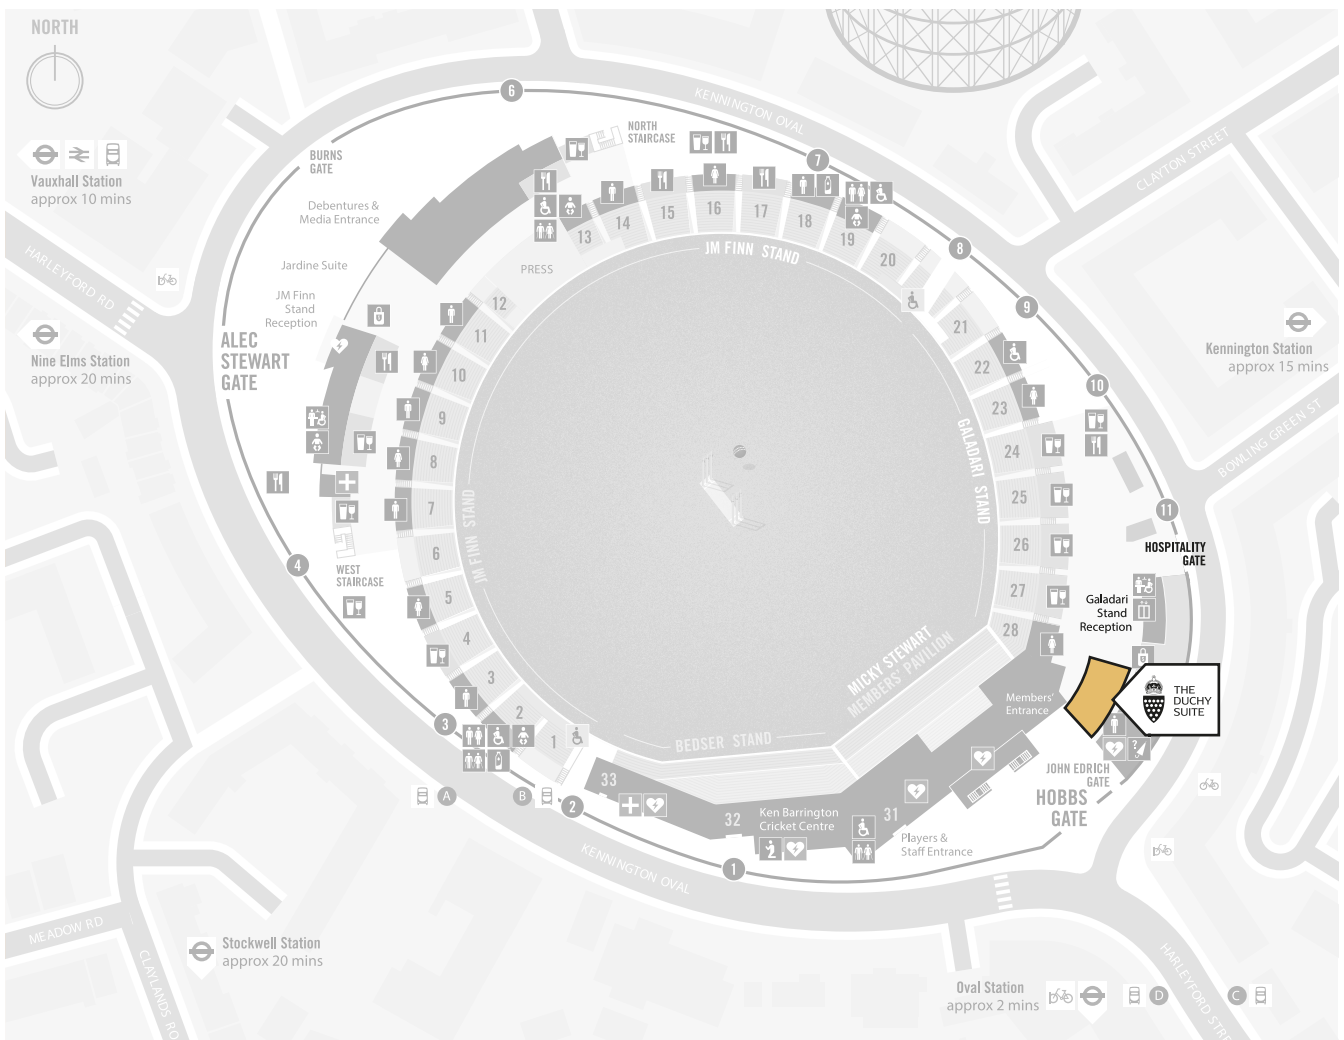

KIA OVAL
HOSPITALITY

THE DUCHY SUITE

ENGLAND V SRI LANKA

Test match
6-10 September 2024
The Kia Oval

ITINERARY

- **09:00** Gates & Breakfast
- **11:00** Start of Play
- **13:00** Lunch
- **15:40** Afternoon Tea Break
- **18:00** Scheduled Close of Play

(Bar closes 30 minutes after the close of play)
*all timings subject to change

0207 820 5699 | KiaOval.com/hospitality | hospitality@kiaoval.com